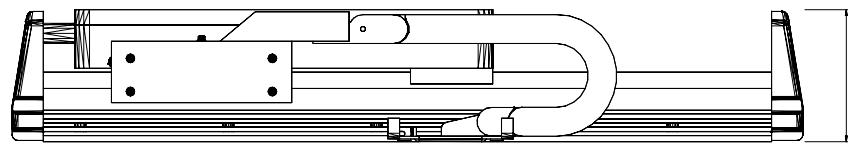

334.94 [13 3/16]

105.40 [4 5/32]

MPAS-A9020K-ALM02C
MP Linear Stage,
Frame 250, 230v,
200mm Stroke Length,
Incremental Encoder,
LC 75X200 Motor Coil,
without Cover