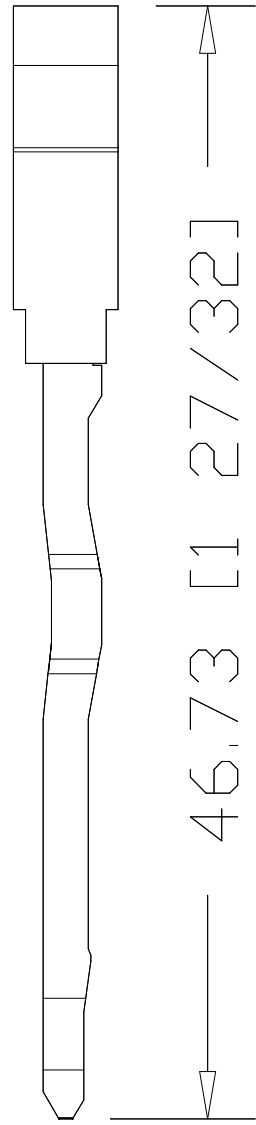

4.40 [11/64]

3.00 [1/8]

1492-CJL5D

Center 2 Level Jumper

46.73 [1 27/32]