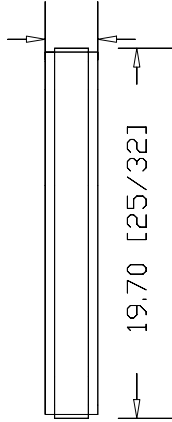

2.80 [7/64]

1492-CJLJ5-4
Plug-In Center Jumper -
4 Pole